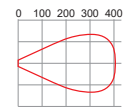

Long DoF Coverage
Covers from contact to standard scan range, one scanner that does the job of two (contact reading & distant reading).