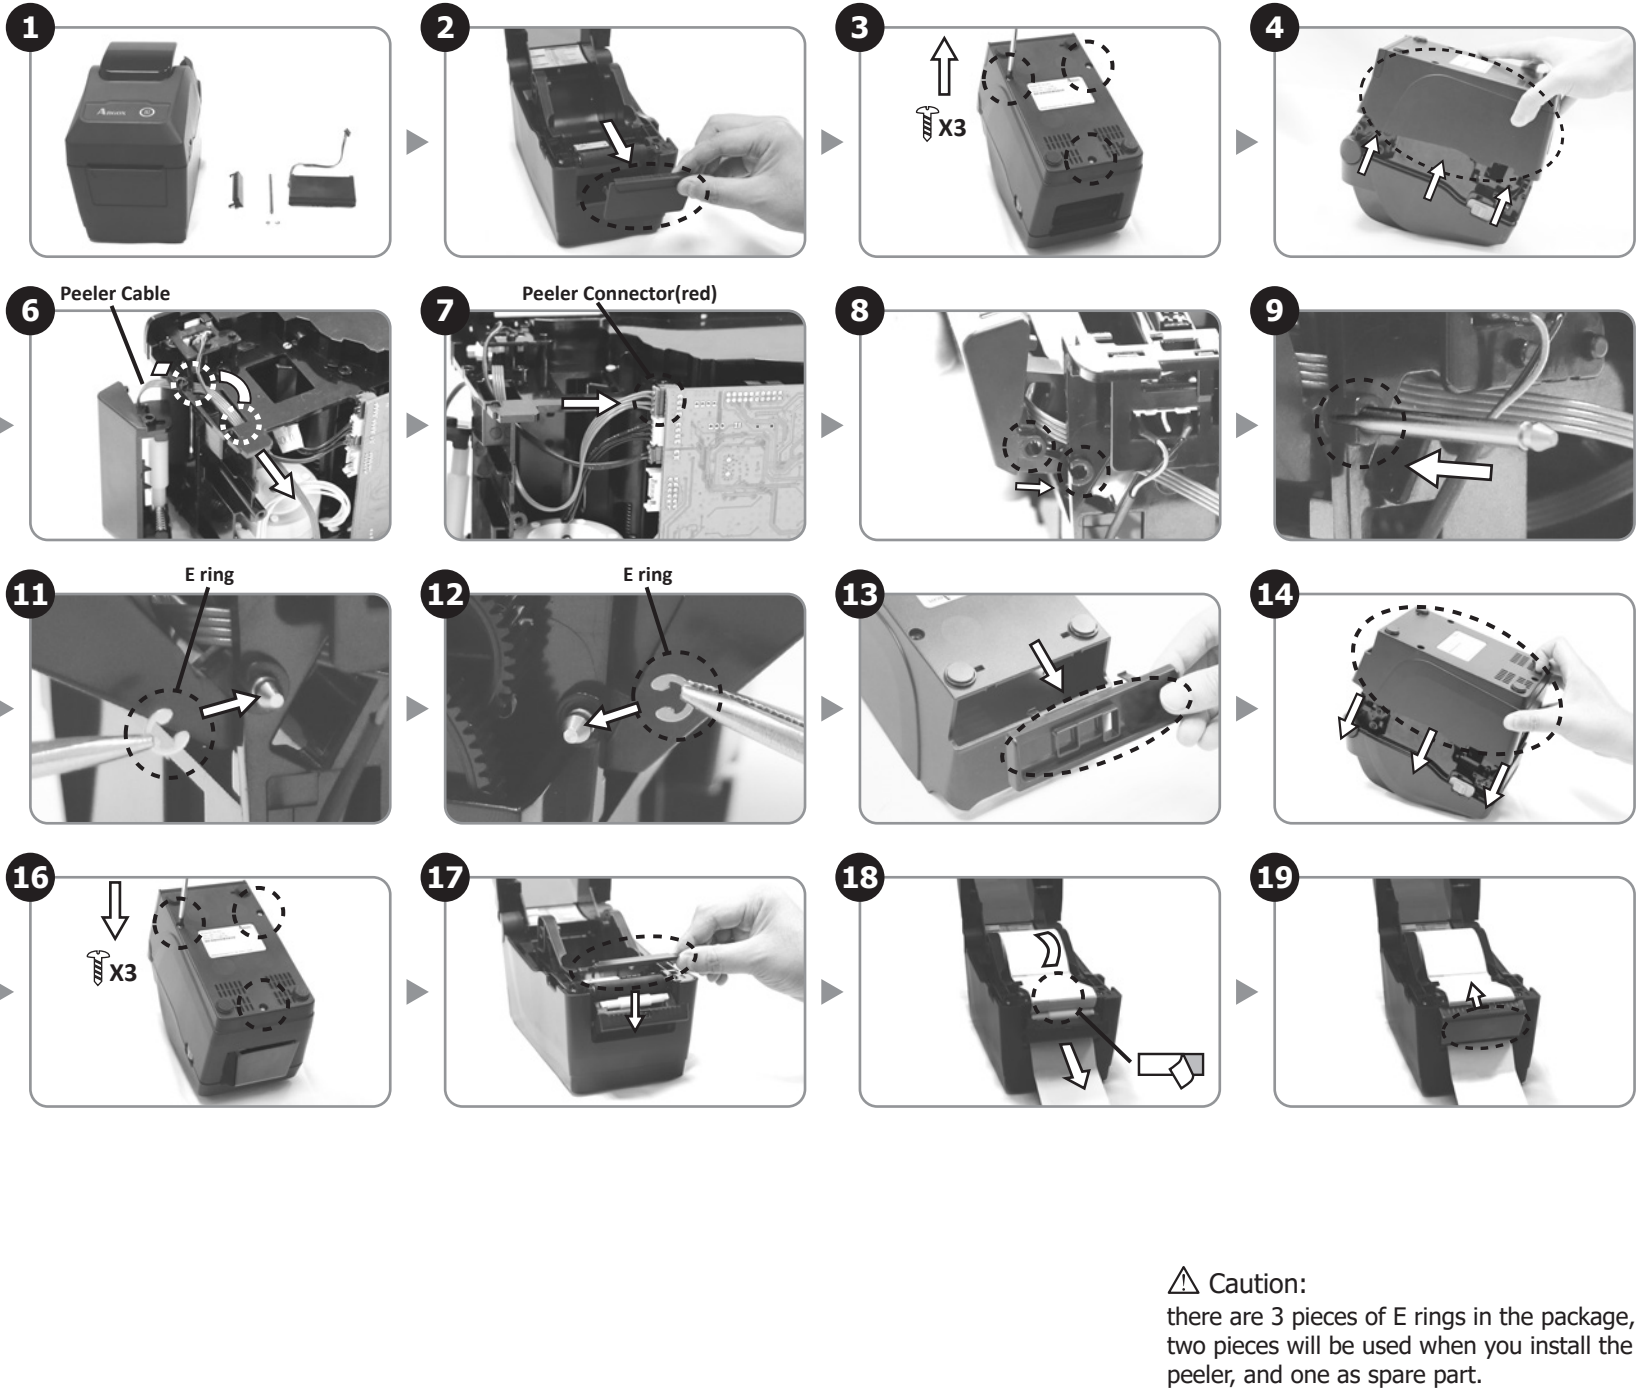

START

⚠ Caution:  
there are 3 pieces of E rings in the package,  
two pieces will be used when you install the  
peeler, and one as spare part.