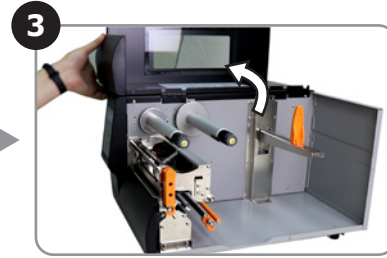

START

※ Peeler cable also goes through this hole