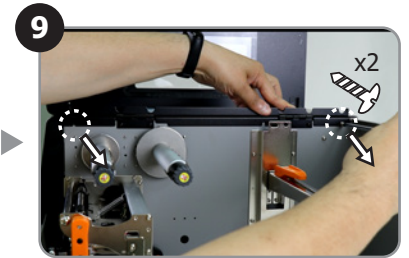

로터리 커터 빠른 설치 가이드

Snelle installatiehandleiding rolmes

Skrócona instrukcja montażu gilotyny rotacyjnej

Инструкция по установке дискового резака

Revision Date : Oct. 2019

Note:

*DO NOT cut on media with glue. For more details, please refer to the cutter specification in the user's manual.

<http://www.argo.com>

<https://www.youtube.com/user/argoxmkt>

[email:service@argox.com](mailto:service@argox.com)

Copyright © 2019. Argox Information Co., Ltd. All Rights Reserved.

START

※ Peeler cable also goes through this hole