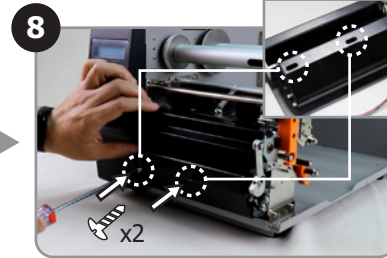

로터리 커터 빠른 설치 가이드

Snelle installatiehandleiding rolmes

Skrócona instrukcja montażu gilotyny rotacyjnej

Инструкция по установке дискового резака

Revision Date : Oct. 2019

Note:

*DO NOT cut on media with glue. For more details, please refer to the cutter specification in the user's manual.

<http://www.argo.com>

<https://www.youtube.com/user/argoxmkt>

[email:service@argox.com](mailto:service@argox.com)

Copyright © 2019. Argox Information Co., Ltd. All Rights Reserved.

START

※ Peeler cable also goes through this hole