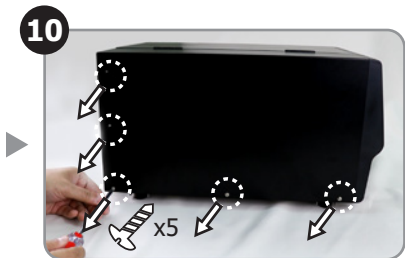

로터리 커터 빠른 설치 가이드

Snelle installatiehandleiding rolmes

Skrócona instrukcja montażu gilotyny rotacyjnej

Инструкция по установке дискового резака

Revision Date : Oct. 2019

Note:

*DO NOT cut on media with glue. For more details, please refer to the cutter specification in the user's manual.

<http://www.argo.com>

<https://www.youtube.com/user/argoxmkt>

[email:service@argox.com](mailto:service@argox.com)

Copyright © 2019. Argox Information Co., Ltd. All Rights Reserved.

START

※ Peeler cable also goes through this hole