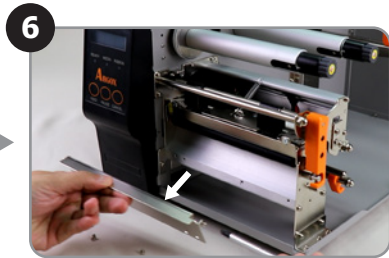

로터리 커터 빠른 설치 가이드

Snelle installatiehandleiding rolmes

Skrócona instrukcja montażu gilotyny rotacyjnej

Инструкция по установке дискового резака

Revision Date : Oct. 2019

Note:

*DO NOT cut on media with glue. For more details, please refer to the cutter specification in the user's manual.

<http://www.argo.com>

<https://www.youtube.com/user/argoxmkt>

[email:service@argox.com](mailto:service@argox.com)

Copyright © 2019. Argox Information Co., Ltd. All Rights Reserved.

START

※ Peeler cable also goes through this hole