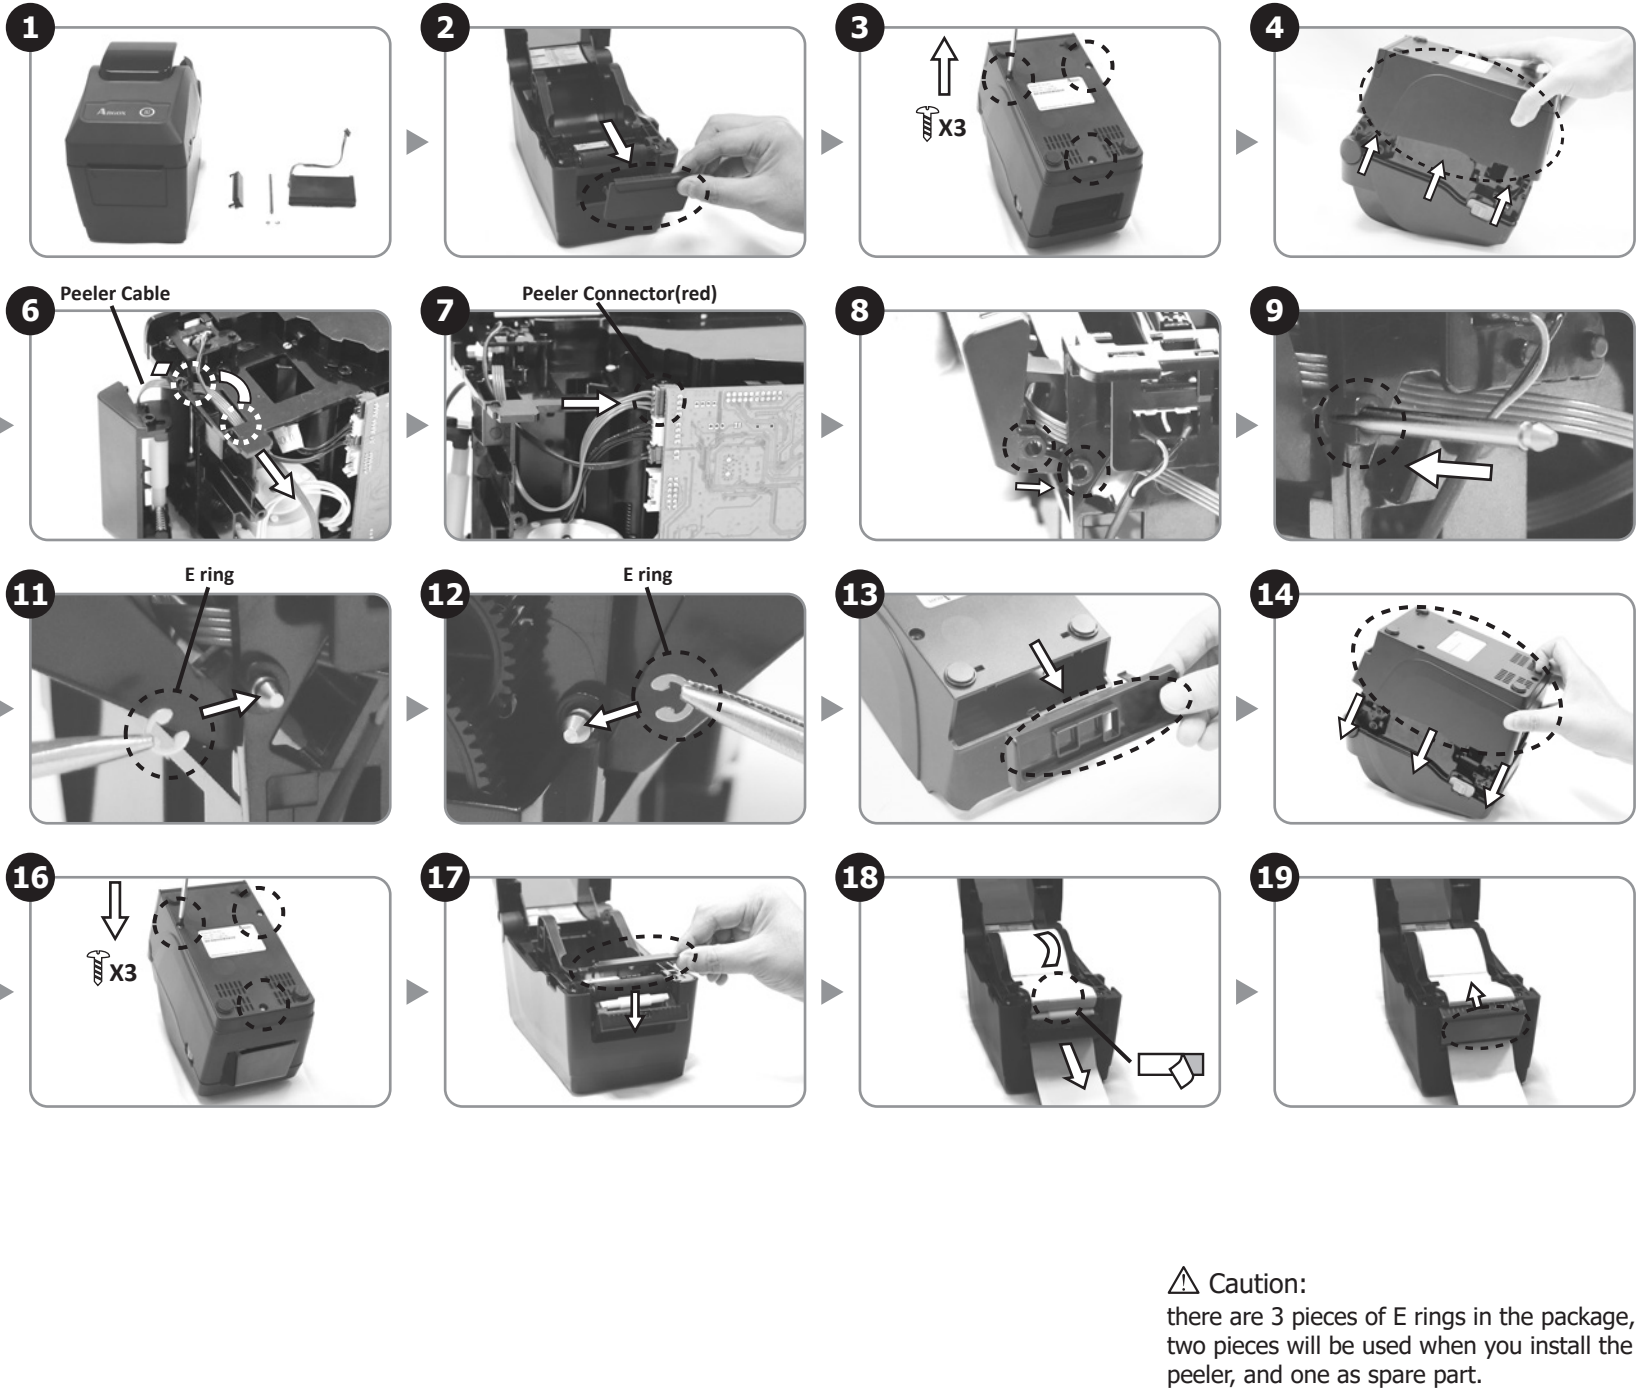

Tel: +886-2-8912-1121 Fax: +886-2-8912-1124

<http://www.argo.com>

<https://www.youtube.com/user/argoxmkt>

Copyright © 2019. Argox Information Co., Ltd. All Rights Reserved.

START

⚠ Caution:
there are 3 pieces of E rings in the package,
two pieces will be used when you install the
peeler, and one as spare part.